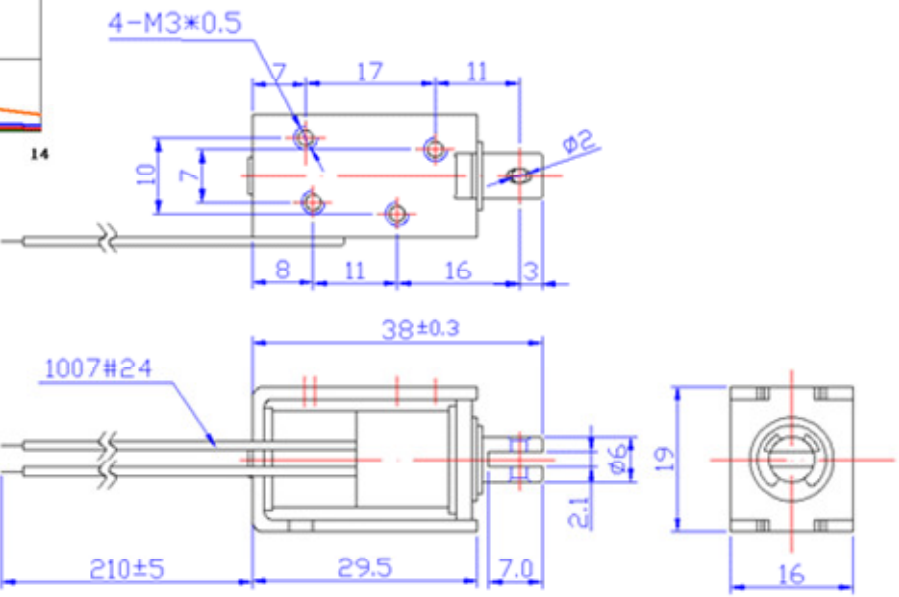

REVISIONS			
REV	DESCRIPTION	DATE	APPROVED

**SPECIFICATION**

Power at 100% Duty	2.4W
Max ON Time at 50%	Continuous
Power at 50% Duty	4.8W
Max ON Time at 100%	55 Seconds
Power at 20% Duty	12W
Max ON Time at 100%	19 Seconds
Power at 10% Duty	24W
Max ON Time at 100%	3 Seconds
Weight (g)	

		<b>FS-0630S Open Frame Solenoid</b>		
		iNOVA Microsystems Pte Ltd #06-30, NorthStar @ AMK 7030 Ang Mo Kio Ave Singapore 569880 Email: sales@inovamicro.com Tel: (65)65703826 Fax: (65)62344235		
DRAWN Sunny Dec 2011	SIZE A4	FSCM NO	DWG NO	
SCALE	SHEET		1 OF 1	