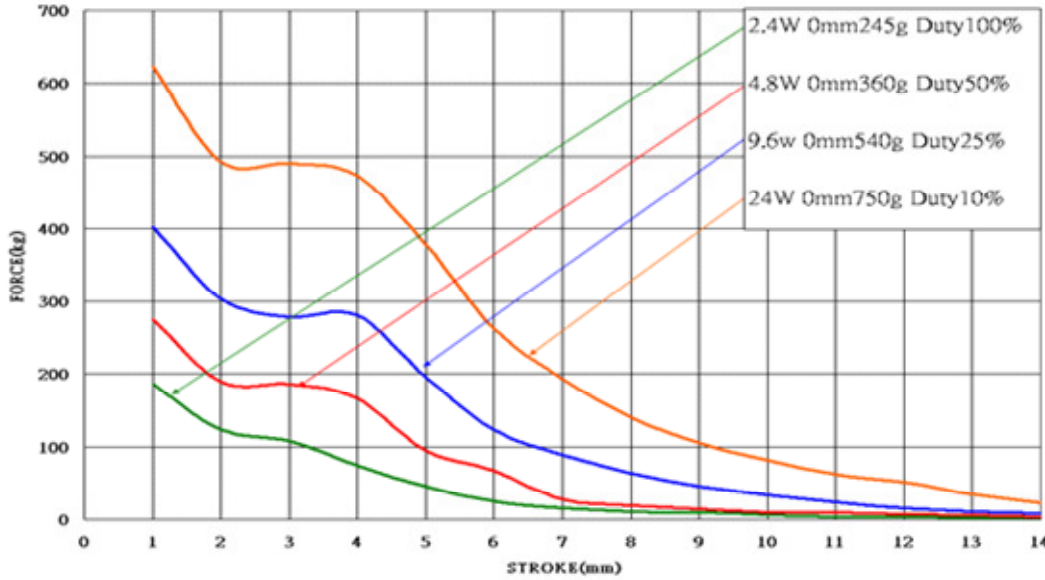

REVISIONS			
REV	DESCRIPTION	DATE	APPROVED

**SPECIFICATION**

Power at 100% Duty	2.4W
Max ON Time at 50%	Continuous
Power at 50% Duty	4.8W
Max ON Time at 100%	55 Seconds
Power at 20% Duty	12W
Max ON Time at 100%	19 Seconds
Power at 10% Duty	24W
Max ON Time at 100%	3 Seconds
Weight (g)	